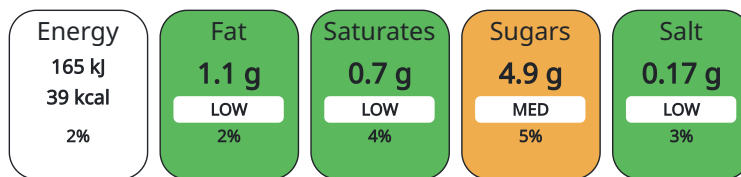

DIET SUITABILITY

Vegan Diet	No	Vegetarian Diet	Suitable for
Halal Diet	No	Kosher Diet	No

NUTRITIONAL INFORMATION AS SOLD

Each 100g/ml portion contains:

of your reference intake.

Typical values per 100g/ml : Energy 39kcal / 165kJ