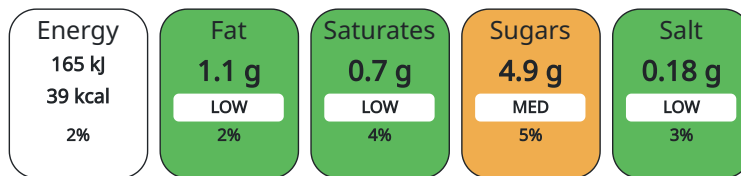

DIET SUITABILITY

Vegan Diet	No	Vegetarian Diet	Suitable for
Halal Diet	No	Kosher Diet	No

NUTRITIONAL INFORMATION AS SOLD

Each 100g/ml portion contains:

of your reference intake.

Typical values per 100g/ml : Energy 39kcal / 165kJ