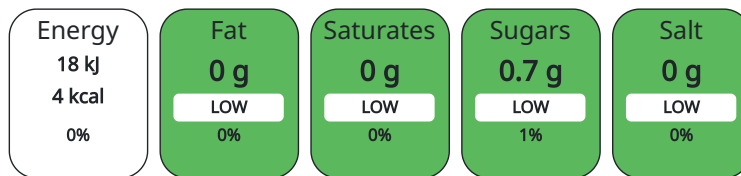

Inner Component GTIN	50412716
Outer Case GTIN	05010102221055

INGREDIENTS

Ingredient Declaration

Water, Fruit Juices from Concentrate (Apple 6%, Blackcurrant 2%), Acid (Citric Acid), Natural Flavourings, Acidity Regulator (Sodium Citrate), Carrot and Blueberry Concentrate, Antioxidant (Ascorbic Acid), Sweeteners (Acesulfame K, Sucralose).

DIET SUITABILITY

Vegan Diet	Suitable for	Vegetarian Diet	Suitable for
Halal Diet	No	Kosher Diet	No

NUTRITIONAL INFORMATION AS SOLD

Each 100g/ml portion contains:

of your reference intake.

Typical values per 100g/ml : Energy 4kcal / 18kj